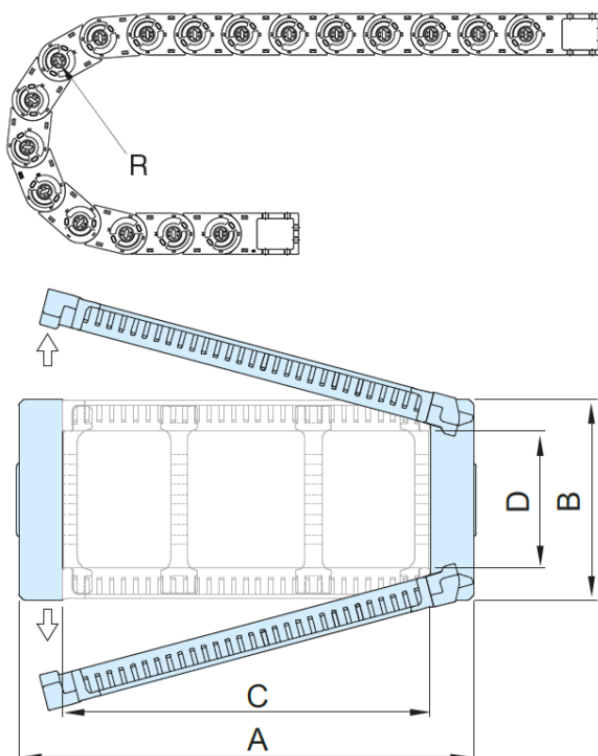

Article number: 18ST044N200R120

Description: ST Shift cable chain, ST044N.200 Radius 120- Hoved nr. (1LK)
Type ST044N.200.R120

Measures

A = 221

B = 38

C = 200

D = 26

I = 44

R = 120